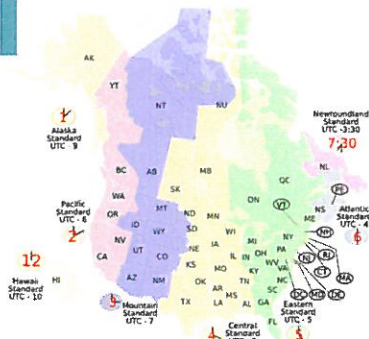

DECKS

- Super B
- Quad Axle
- Stepdeck
- Low-Bed
- Triaxles
- Tandem

VANS

- Tandems
- Tridem

CONTAINERS

- Stuffing
- Destuffing
- Transloading
- Storage (short and long term)
- Pickup and delivery
- Forklift service up to 35,000 lbs

Specialized Services and Affiliations

- ACE
- C-TPAT
- FAST

9 — 22654 Fraser Hwy
Langley, BC V2Z 2T8 Canada

Please call us for a quote today ▶▶▶ (604) 543-3221 (604) 543-3239
sales@shergilltransport.com
www.shergilltransport.com